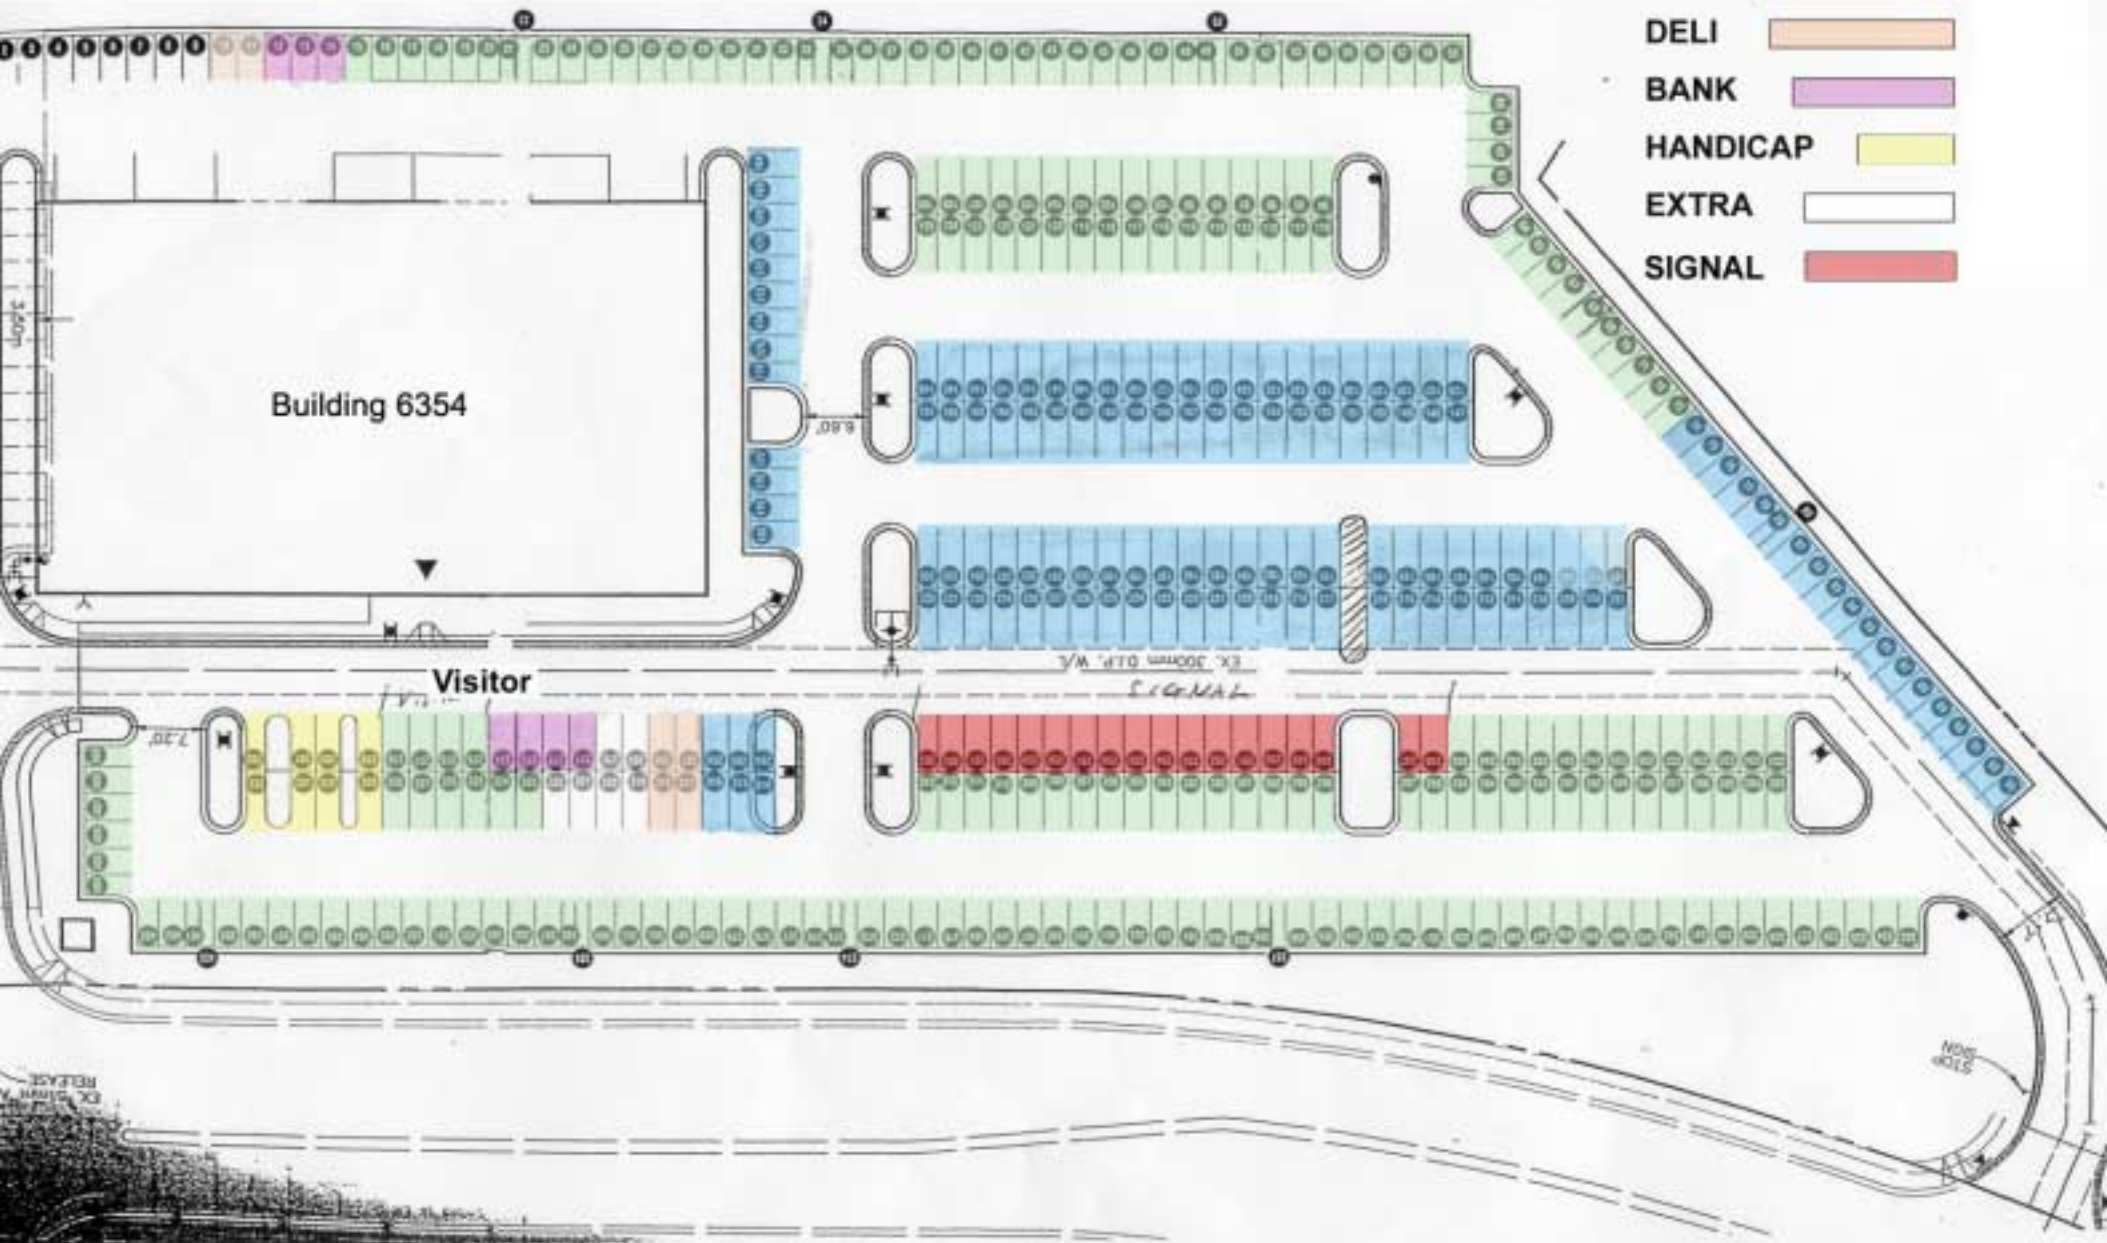

6354 Walker Lane - Parking Lot

- CALIBRE 
- FTS 
- DELI 
- BANK 
- HANDICAP 
- EXTRA 
- SIGNAL 

6354 Walker Lane - Covered Parking Below Building