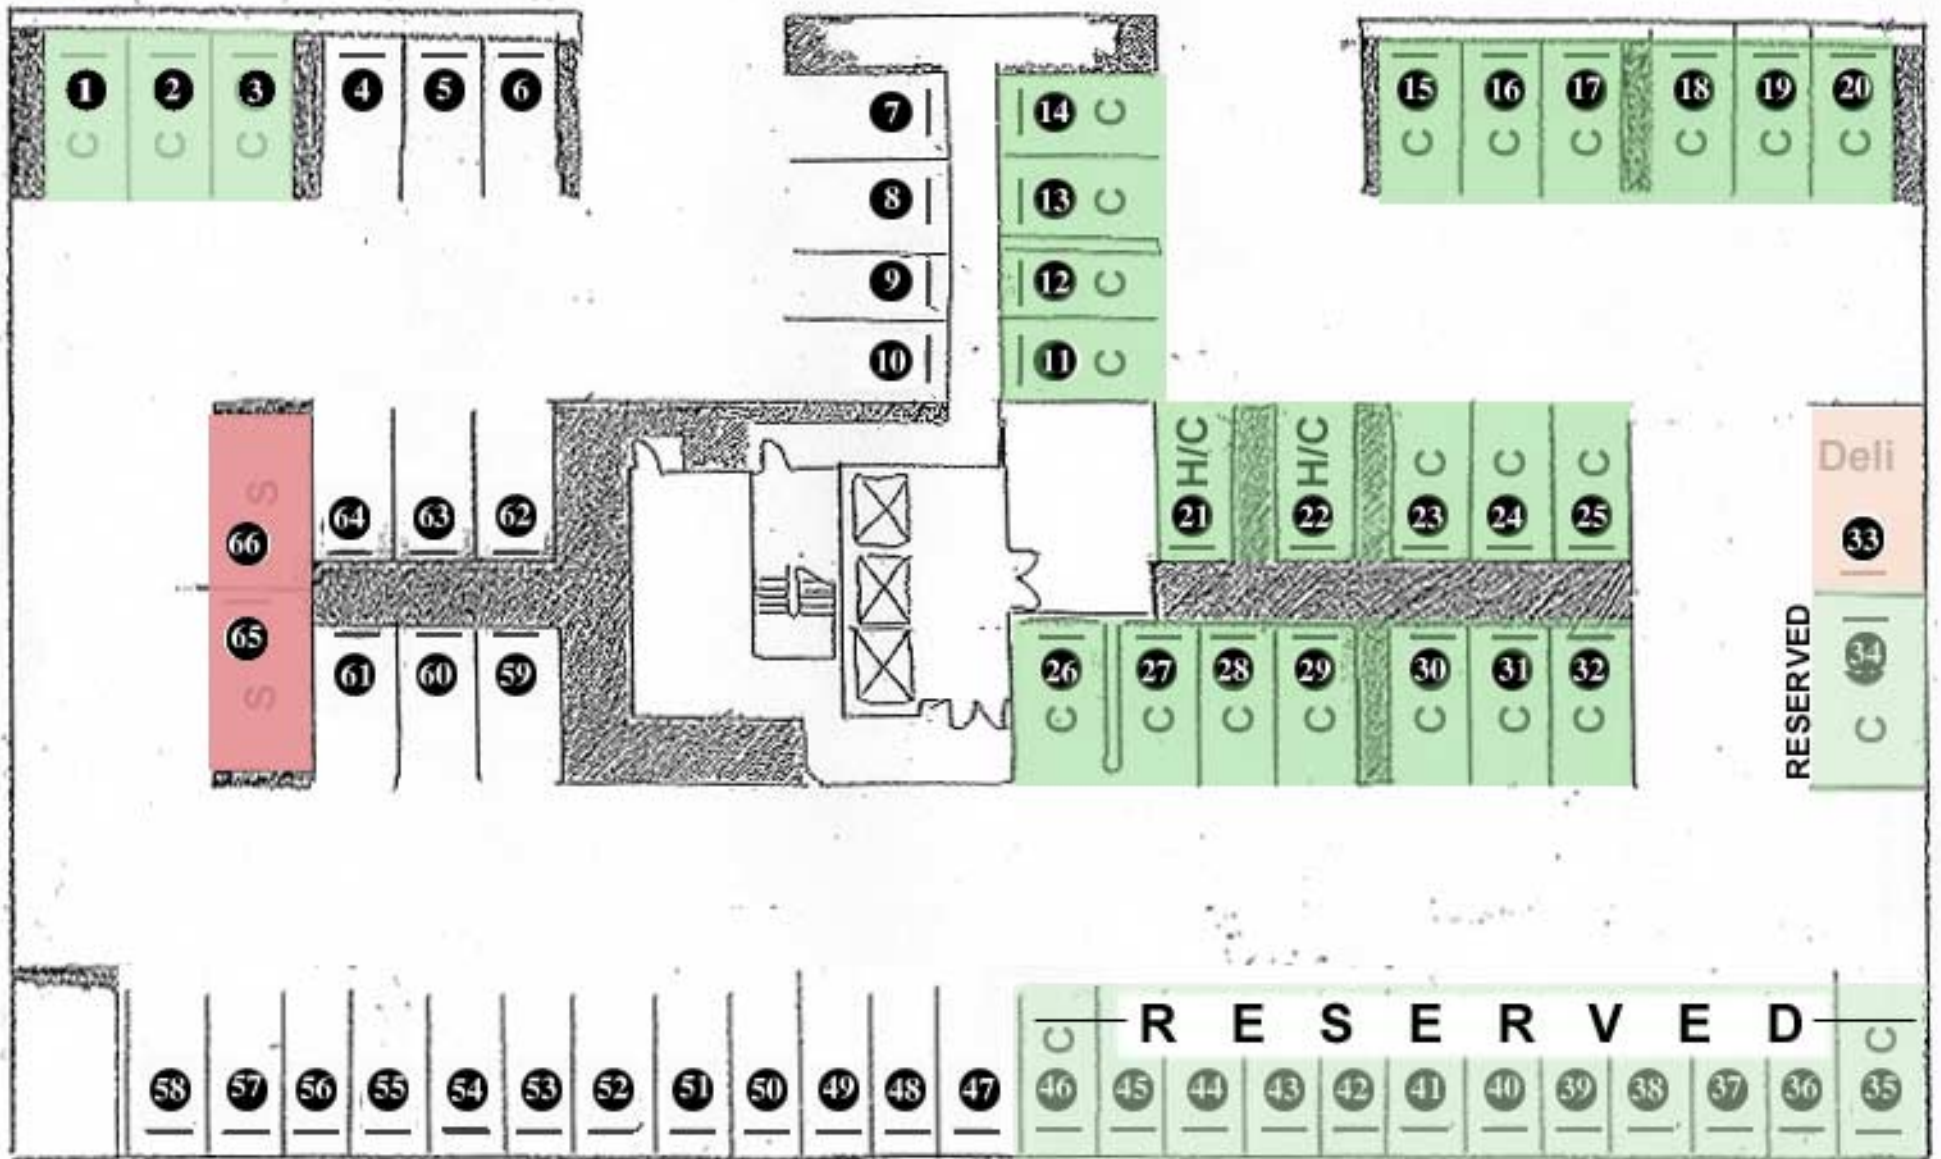

6354 Walker Lane - Parking Lot

- CALIBRE 
- FTS 
- DELI 
- BANK 
- HANDICAP 
- EXTRA 
- SIGNAL 

6354 Walker Lane - Covered Parking Below Building